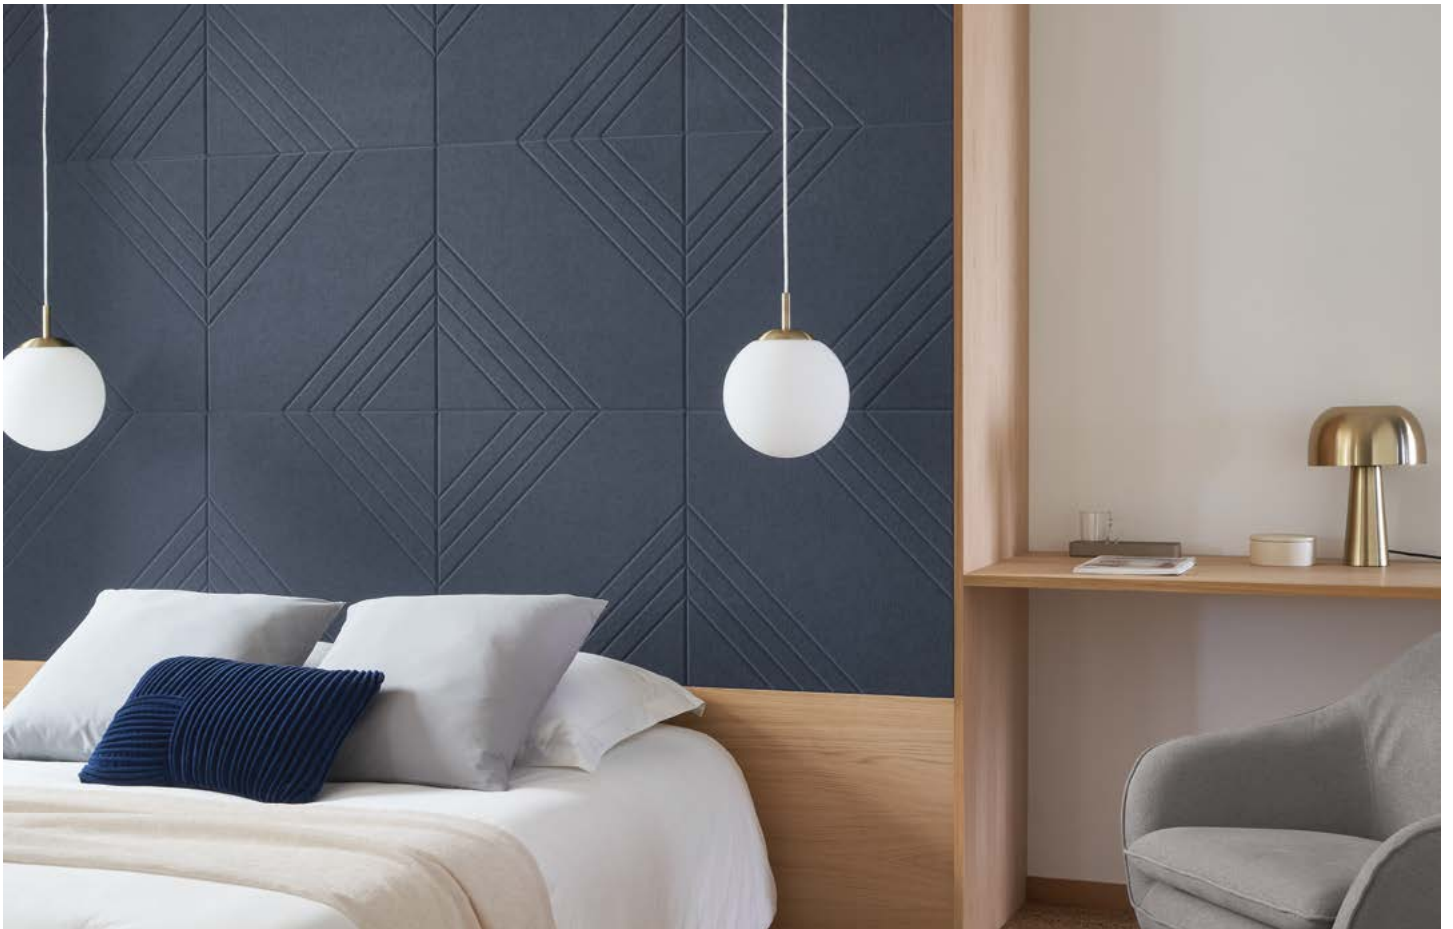

Possible patterns