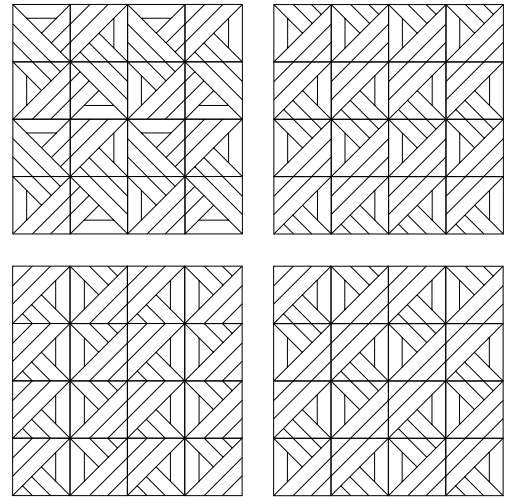

texdecor

Acoustic and decorative solutions

ACOUSTIC
SOLUTIONS

SlimWall Mosaïc

Delta ref. SLIW 9301

Possible patterns

Linea ref. SLIW 9302

Possible patterns

Tartan ref. SLIW 9303

Possible patterns

Sampi ref. SLIW 9304

Possible patterns

Colours

Ref = SLIW93.. 0561
 Model Colour

Installation

Ecoconception