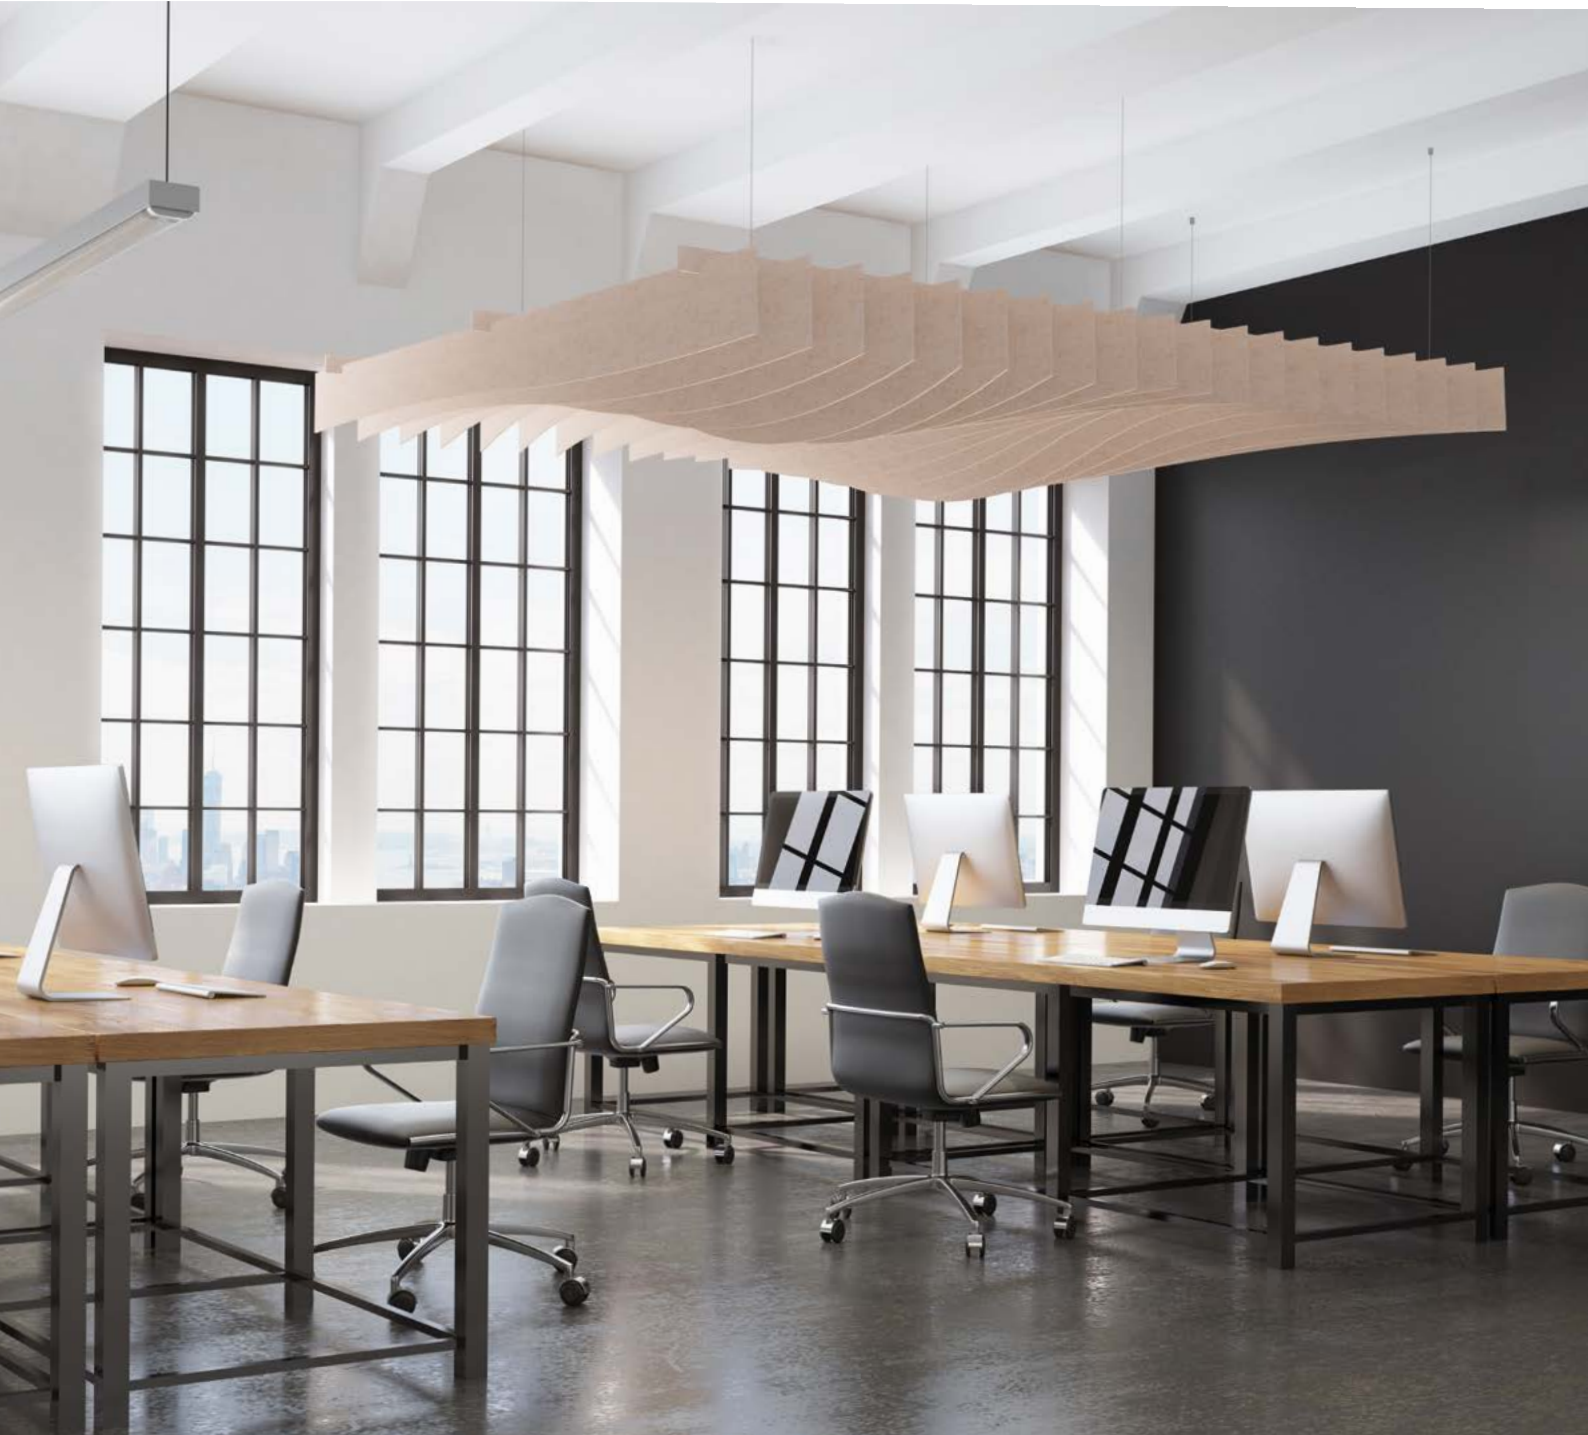

texdecor

Acoustic and decorative solutions

ACOUSTIC
SOLUTIONS

SlimUp

B-s2, d0

AEQ
1.37 - 3.03