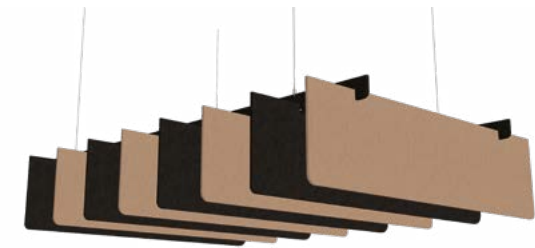

Pose rail en T/ T-Rail installation / Instalación con riel en T

clip 3

SlimUp 1200

18 pieces 1200x100mm

9 pieces 1200x200mm

8 pieces 1200x300mm

12 pieces trapeze 1200

SlimUp 2400

18 pieces 2400x100mm

9 pieces 2400x200mm

8 pieces 2400x300mm

10 pieces wave 2400mm

Plaqué au plafond / Fixed to the ceiling / Fijado al techo

clip 4

Colours

Ecoconception