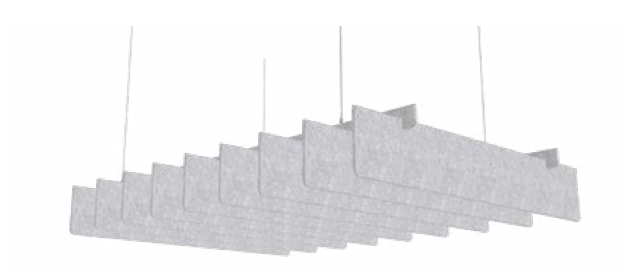

Pose rail en T/ T-Rail installation / Instalación con riel en T

clip 3

SlimUp 1200

18 pieces 1200x100mm

9 pieces 1200x200mm

8 pieces 1200x300mm

12 pieces trapeze 1200

SlimUp 2400

18 pieces 2400x100mm

9 pieces 2400x200mm

8 pieces 2400x300mm

10 pieces wave 2400mm

Plaqué au plafond / Fixed to the ceiling / Fijado al techo

clip 4

Colours

Ecoconception