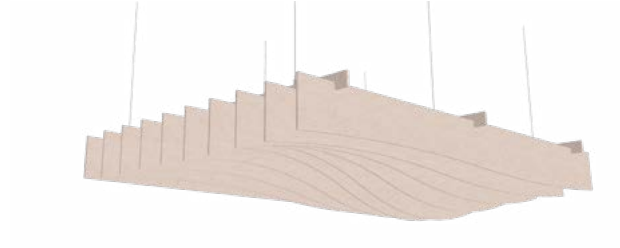

Pose rail en T/ T-Rail installation / Instalación con riel en T

clip 3

SlimUp 1200

18 pieces 1200x100mm

9 pieces 1200x200mm

8 pieces 1200x300mm

12 pieces trapeze 1200

SlimUp 2400

18 pieces 2400x100mm

9 pieces 2400x200mm

8 pieces 2400x300mm

10 pieces wave 2400mm

Plaqué au plafond / Fixed to the ceiling / Fijado al techo

clip 4

Colours

Ecoconception