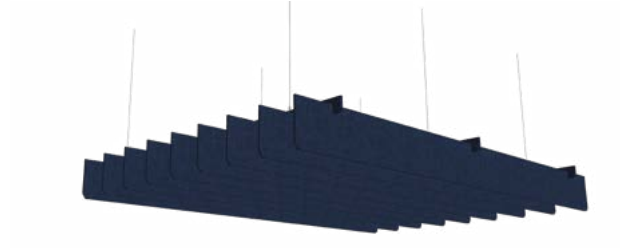

Pose rail en T/ T-Rail installation / Instalación con riel en T

clip 3

SlimUp 1200

18 pieces 1200x100mm

9 pieces 1200x200mm

8 pieces 1200x300mm

12 pieces trapeze 1200

SlimUp 2400

18 pieces 2400x100mm

9 pieces 2400x200mm

8 pieces 2400x300mm

10 pieces wave 2400mm

Plaqué au plafond / Fixed to the ceiling / Fijado al techo

clip 4

Colours

Ecoconception