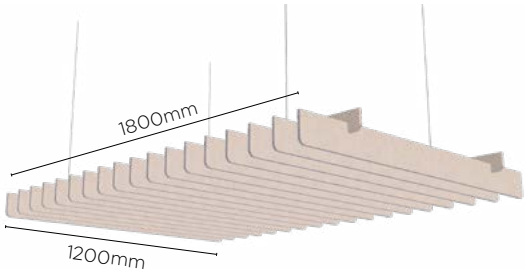

texdecor

Acoustic and decorative solutions

ACOUSTIC
SOLUTIONS

SlimUp

B-s2, d0

AEQ
1.37 - 3.03

Installation

Elingues / Slings / Eslingas

Pose rail en T/ T-Rail installation / Instalación con riel en T

clip 3

SlimUp 1200

18 pieces 1200x100mm

9 pieces 1200x200mm

8 pieces 1200x300mm

12 pieces trapeze 1200

SlimUp 2400

18 pieces 2400x100mm

9 pieces 2400x200mm

8 pieces 2400x300mm

10 pieces wave 2400mm

Plaqué au plafond / Fixed to the ceiling / Fijado al techo

clip 4

Colours

Ecoconception