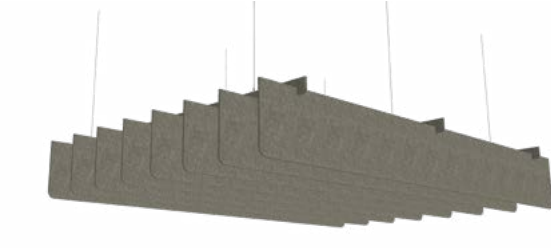

Pose rail en T/ T-Rail installation / Instalación con riel en T

clip 3

SlimUp 1200

18 pieces 1200x100mm

9 pieces 1200x200mm

8 pieces 1200x300mm

12 pieces trapeze 1200

SlimUp 2400

18 pieces 2400x100mm

9 pieces 2400x200mm

8 pieces 2400x300mm

10 pieces wave 2400mm

Plaqué au plafond / Fixed to the ceiling / Fijado al techo

clip 4

Colours

Ecoconception