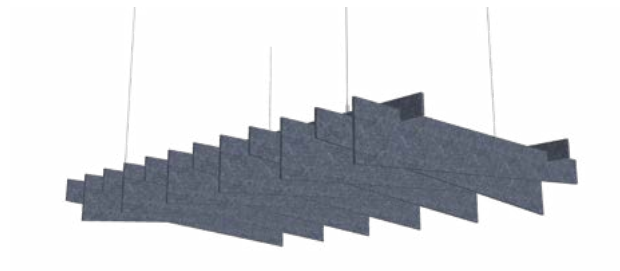

Pose rail en T/ T-Rail installation / Instalación con riel en T

clip 3

SlimUp 1200

18 pieces 1200x100mm

9 pieces 1200x200mm

8 pieces 1200x300mm

12 pieces trapeze 1200

SlimUp 2400

18 pieces 2400x100mm

9 pieces 2400x200mm

8 pieces 2400x300mm

10 pieces wave 2400mm

Plaqué au plafond / Fixed to the ceiling / Fijado al techo

clip 4

Colours

Ecoconception