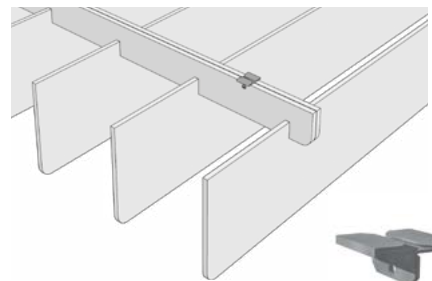

texdecor

Acoustic and decorative solutions

ACOUSTIC
SOLUTIONS

SlimUp

B-s2, d0

AEQ
1.37 - 3.03

Installation

Elingues / Slings / Eslingas

Pose rail en T/ T-Rail installation / Instalación con riel en T

clip 3

SlimUp 1200

18 pieces 1200x100mm

9 pieces 1200x200mm

8 pieces 1200x300mm

12 pieces trapeze 1200

SlimUp 2400

18 pieces 2400x100mm

9 pieces 2400x200mm

8 pieces 2400x300mm

10 pieces wave 2400mm

Plaqué au plafond / Fixed to the ceiling / Fijado al techo

clip 4

Colours

Ecoconception