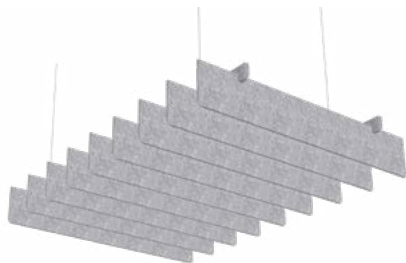

texdecor

Acoustic and decorative solutions

ACOUSTIC
SOLUTIONS

SlimUp

B-s2, d0

AEQ
1.37 - 3.03

Installation

Elingues / Slings / Eslingas

Pose rail en T/ T-Rail installation / Instalación con riel en T

clip 3

SlimUp 1200

18 pieces 1200x100mm

9 pieces 1200x200mm

8 pieces 1200x300mm

12 pieces trapeze 1200

SlimUp 2400

18 pieces 2400x100mm

9 pieces 2400x200mm

8 pieces 2400x300mm

10 pieces wave 2400mm

Plaqué au plafond / Fixed to the ceiling / Fijado al techo

clip 4

Colours

Ecoconception