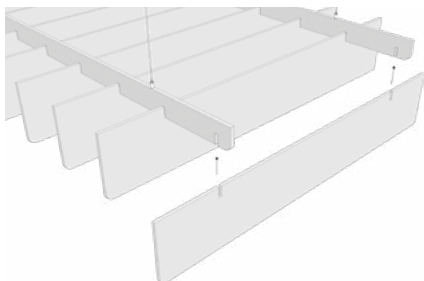

texdecor

Acoustic and decorative solutions

ACOUSTIC
SOLUTIONS

SlimUp

B-s2, d0

AEQ
1.37 - 3.03

Installation

Elingues / Slings / Eslingas

Pose rail en T/ T-Rail installation / Instalación con riel en T

clip 3

SlimUp 1200

18 pieces 1200x100mm

9 pieces 1200x200mm

8 pieces 1200x300mm

12 pieces trapeze 1200

SlimUp 2400

18 pieces 2400x100mm

9 pieces 2400x200mm

8 pieces 2400x300mm

10 pieces wave 2400mm

Plaqué au plafond / Fixed to the ceiling / Fijado al techo

clip 4

Colours

Ecoconception