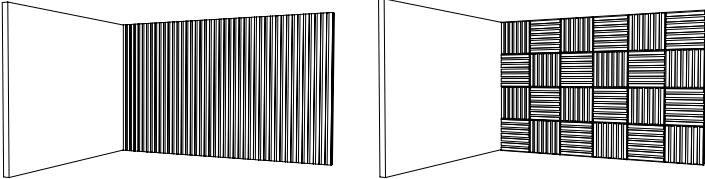

Installation

Mur / Wall / Pared