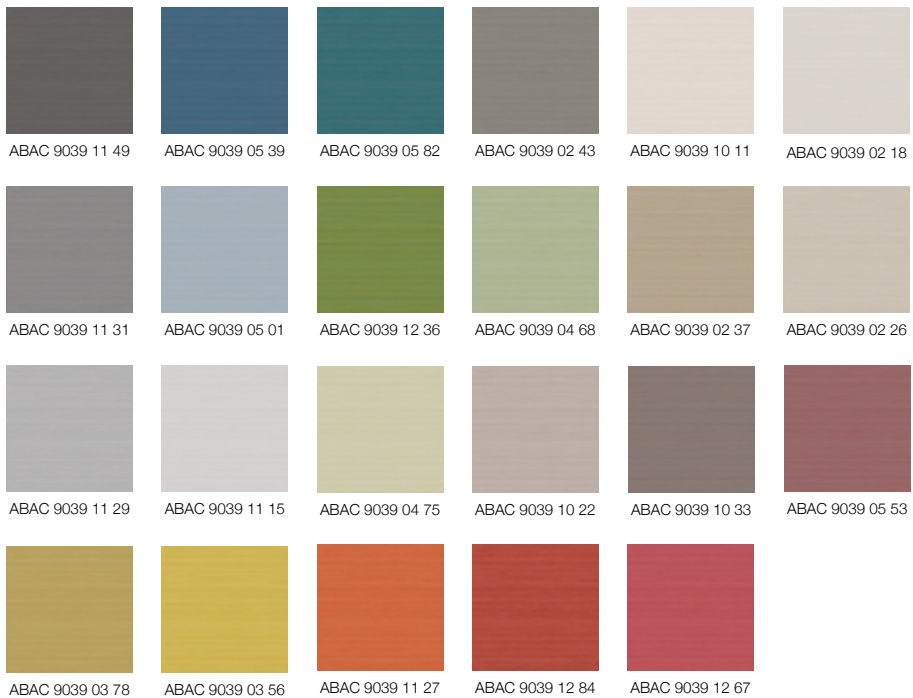

*Micro-perforated vinyl
on felt-lined acoustic backing*

Width : 130 cm ± 2 cm

Easy to look after and hygienic

Acoustic comfort : aw 0.25 - NRC 0.25