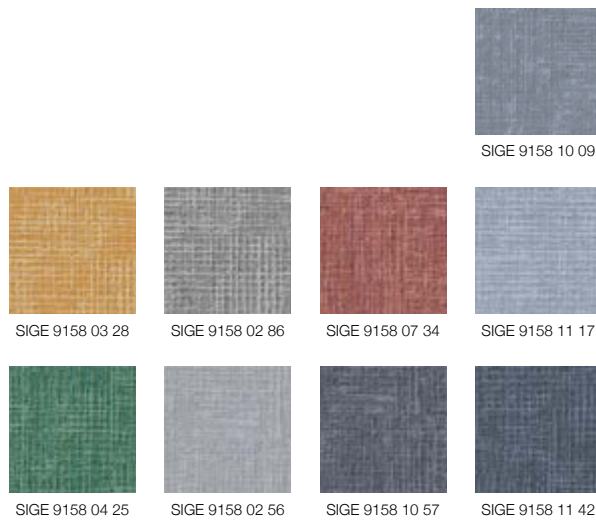

Signature Eternity Gaze

The 3 designs are available in mixed colour palettes, exploring neutral Linen and Chartreux grey lifted with deep, warm textile shades to amplify the feeling of comfort, such as Amber yellow, Bordeaux red and also Larch green.

*Printed jersey fabric
on acoustic foam backing*

Width : 140 cm ± 2 cm

Acoustic comfort : aw 0.25 - NRC 0.30