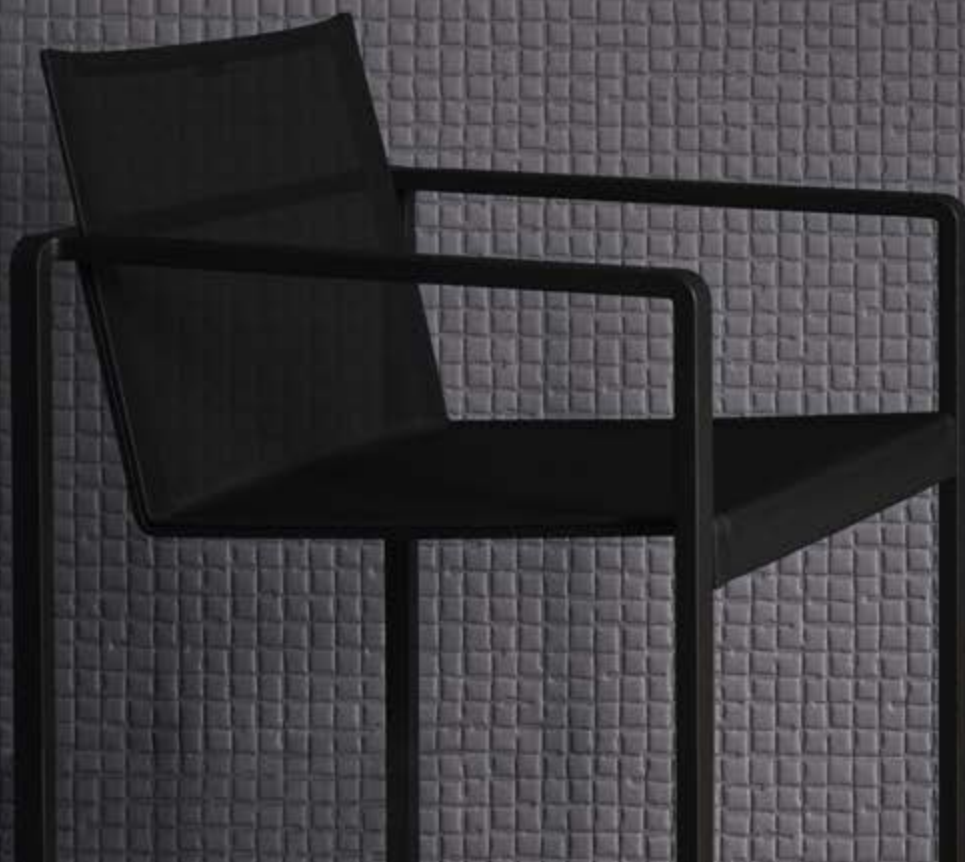

Polyform Quilted Leather

PFYL 9149 11 17