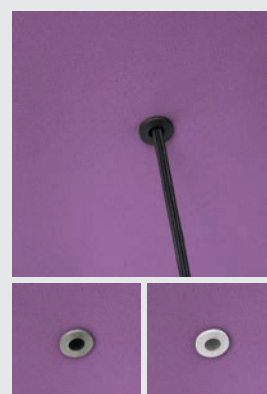

## RECESS FINISHES

The recess and the cable gland are made to measure in our production shop, enabling the integration of a large selection of units in the panel.

### FLUSH-MOUNTED SPOTLIGHT

**3 SHAPES :** square / rectangle / round

**LOCATION AND NUMBER OF LIGHTING UNITS :**

AirPanel offers you the possibility of flush-mounting several types of lighting on the same panel with a wide variety of layouts, depending on the selection guidelines defined by Texdecor.

### CABLE GLAND

**3 COLOURS**

Matching colour for the suspension cable and that of the cable gland with your fabrics and lighting unit.

white

black

steel