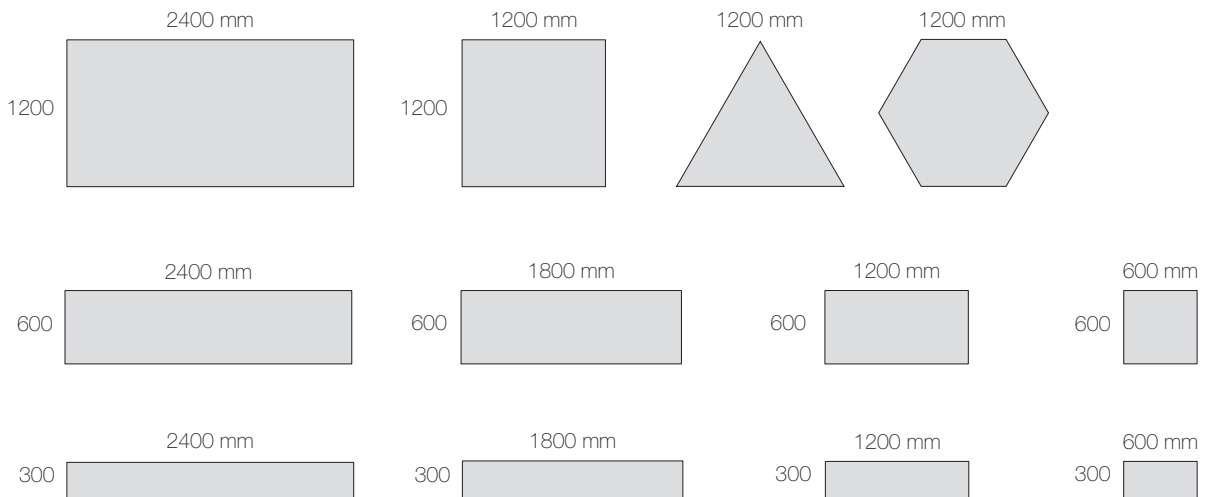

SELECTION GUIDELINES

1 Select the shape